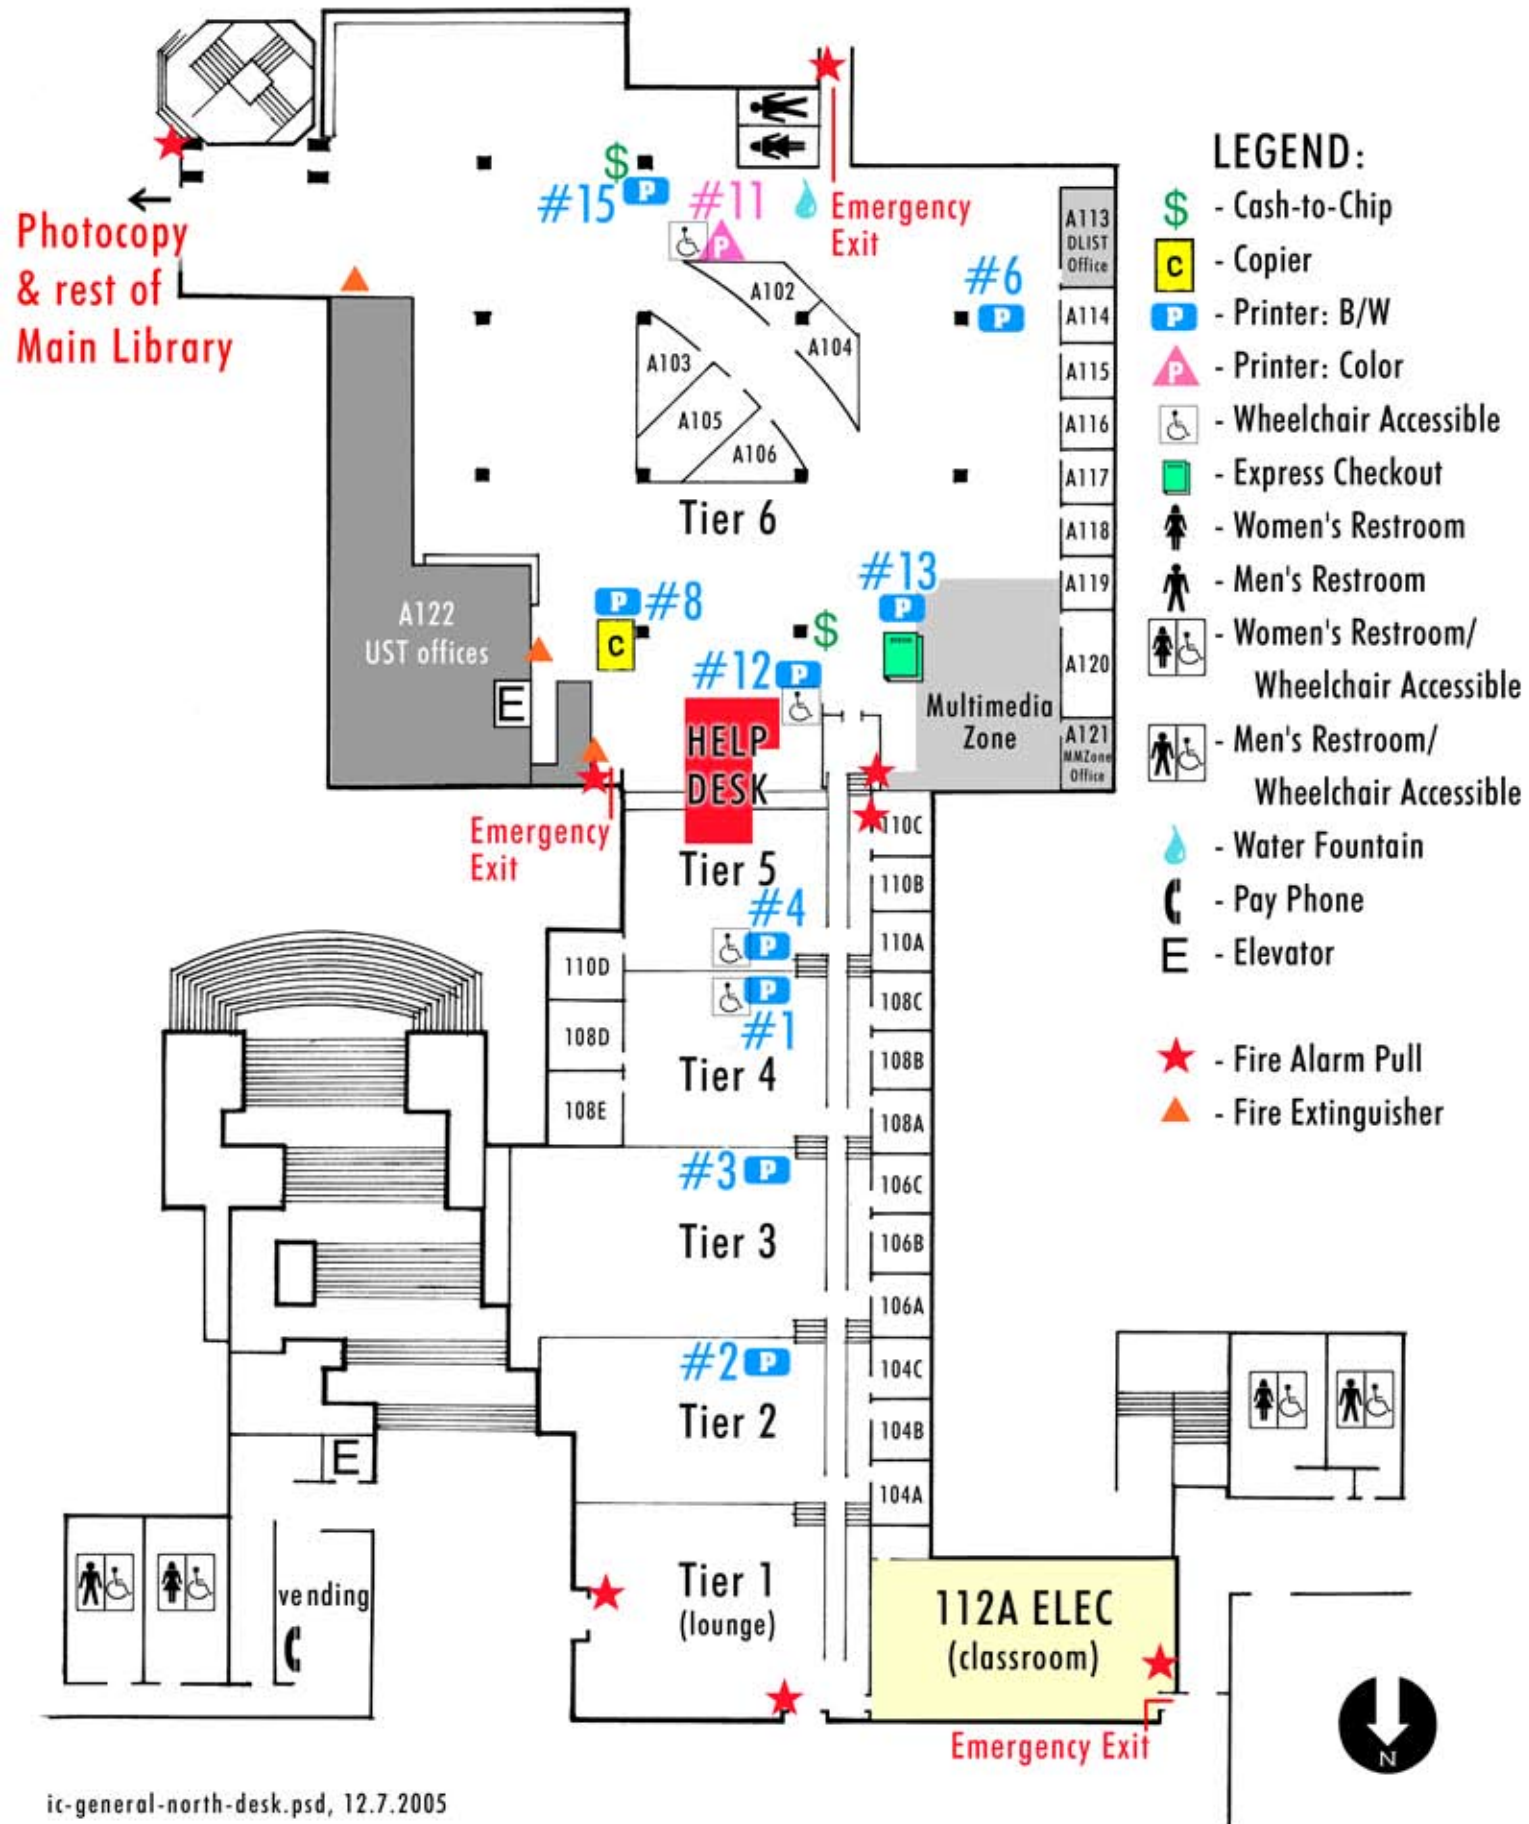

Information Commons

- LEGEND:**
- \$ - Cash-to-Chip
 - C - Copier
 - P - Printer: B/W
 - P (with triangle) - Printer: Color
 - (wheelchair icon) - Wheelchair Accessible
 - (green square) - Express Checkout
 - (woman icon) - Women's Restroom
 - (man icon) - Men's Restroom
 - (woman icon with wheelchair) - Women's Restroom/ Wheelchair Accessible
 - (man icon with wheelchair) - Men's Restroom/ Wheelchair Accessible
 - (water drop icon) - Water Fountain
 - (phone icon) - Pay Phone
 - E - Elevator
 - (star icon) - Fire Alarm Pull
 - (triangle icon) - Fire Extinguisher